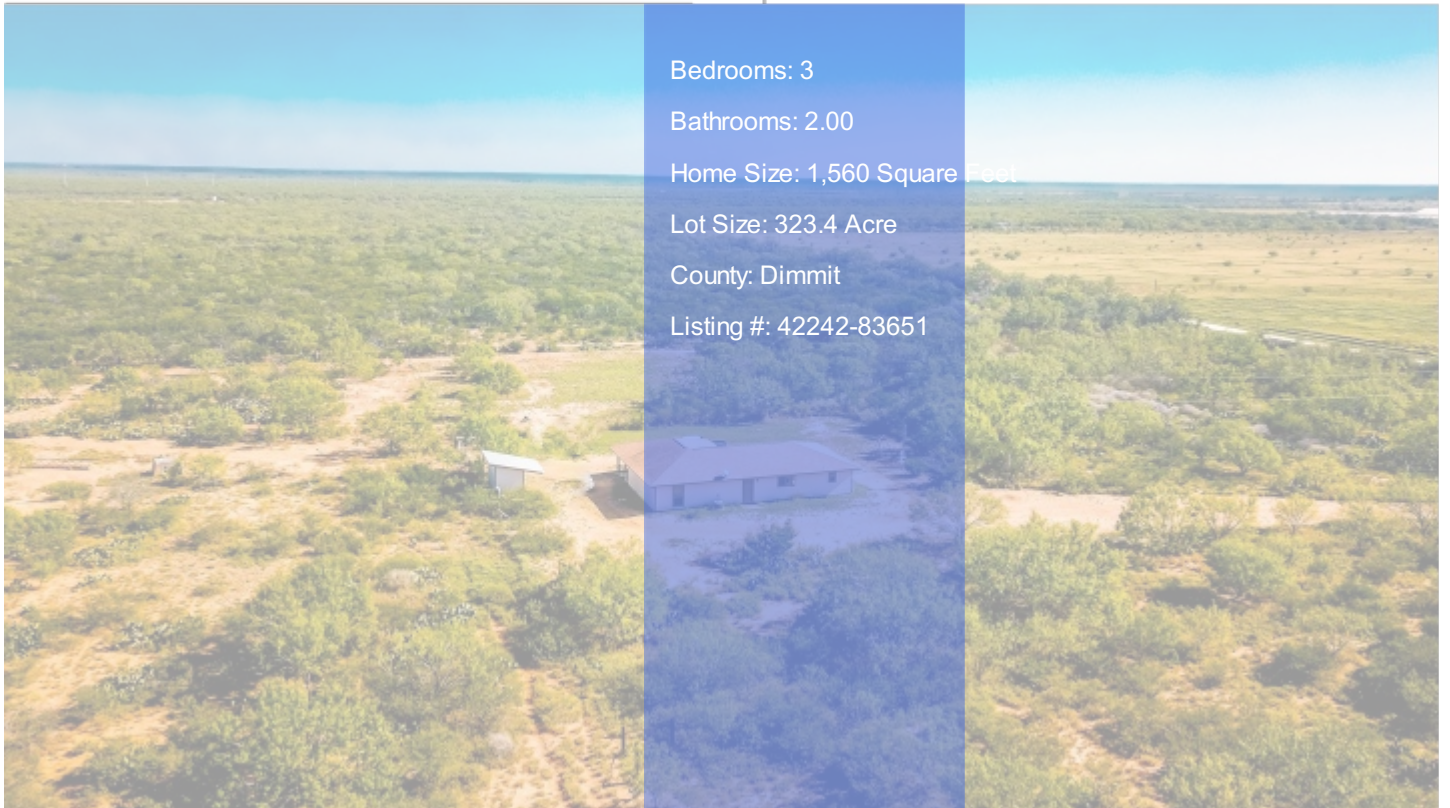

REALTREE[™]
UNITED COUNTRY
HUNTING PROPERTIES

\$968,702

423 Buddy's Lane

BOX LAND COMPANY

Bedrooms: 3
Bathrooms: 2.00
Home Size: 1,560 Square Feet
Lot Size: 323.4 Acre
County: Dimmit
Listing #: 42242-83651

KEY FEATURES

- Whitetail Deer
- County Road Access
 - Water Well
- 323.44 Acres
- 3BR Home
- Ponds/Tanks

South Texas Hunting Ranch

Von Box

von@boxlandco.com
ucranchproperties-boxlandco.com
(817) 832-9629

1256 Hwy. 83North, Crystal City, Texas 78839